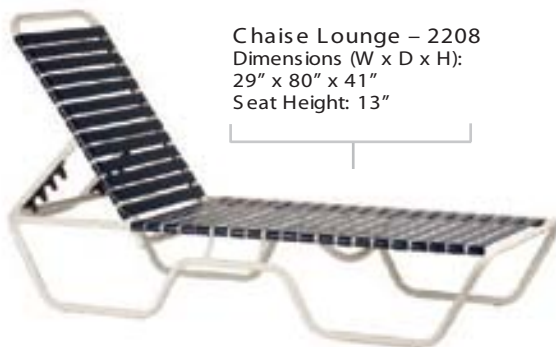

Sundance Cross Weave

Bar Chair – 2207CW
Dimensions (W x D x H): 25" x
26.5" x 50"
Seat Height: 30"

delivery
& set-up
included

quick
shipping
available

proudly
made
in the USA

non-toxic,
environmentally
friendly finishes

15 year
frame
warranty

stackable
for easy
storage

“IF WE DON’T HAVE IT... IT DOESN’T EXIST”

POOL FURNITURE

Phone 732-821-1015 Fax 732-821-0232

Dining Chair – 2203
Dimensions (W x D x H): 23" x 27" x 37"
Seat Height: 17"

Bar Chair – 2207
Dimensions
(W x D x H):
25" x 26.5" x 50"
Seat Height: 30"

SundanceS trap

Sand Chair – 2204
Dimensions (W x D x H):
23" x 30.5" x 26"
Seat Height: 10"

Sand Chair, High Back – 2204H
Dimensions (W x D x H):
23" x 28" x 35"
Seat Height: 10"

Chaise Lounge – 2208
Dimensions (W x D x H):
29" x 80" x 41"
Seat Height: 13"

High Chaise Lounge – 2208HD
Dimensions (W x D x H): 29" x 80" x 44"
Seat Height: 17"

Sun Chaise – 2209
Dimensions (W x D x H):
29" x 79" x 12.5"
Seat Height: 13"