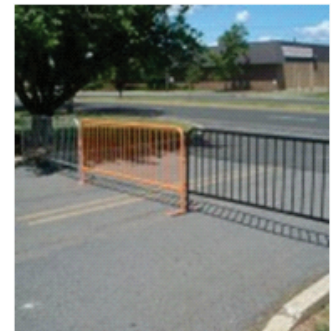

"IF WE DON'T HAVE IT... IT DOESN'T EXIST"