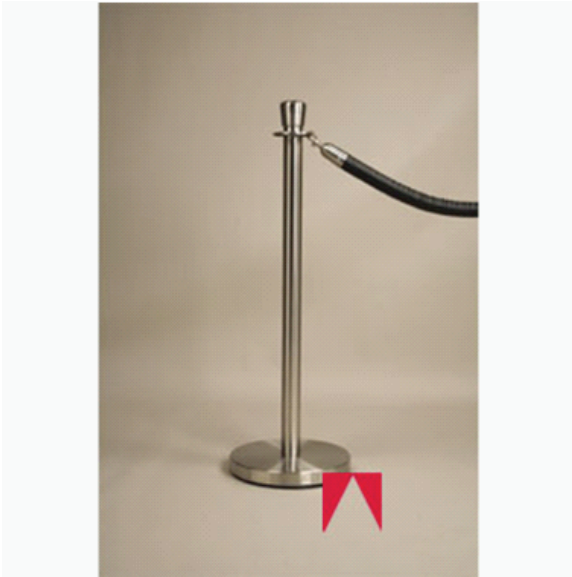

## Crowd Control

Crowd Control Post, Registry®,  
12.5" Dia. x 38" H, Satin Chrome

Wall-Mount System can close off cash register stations, off limits rooms, or hallways. Wall unit can attach to a post, another wall unit, or a bracket. Use bracket to mount on wall.

## Pedestrian Barricades

- **Size:** 43" H x 102" W
- Frame:** 1-5/8" Tube
- Picket:** 3/4" Tube
- Stand:** T or Y, 24" wide w/ Set-Pin
- Weight:** 44 lbs.
- Finish:** Orange, Galvanized, Classic Black!