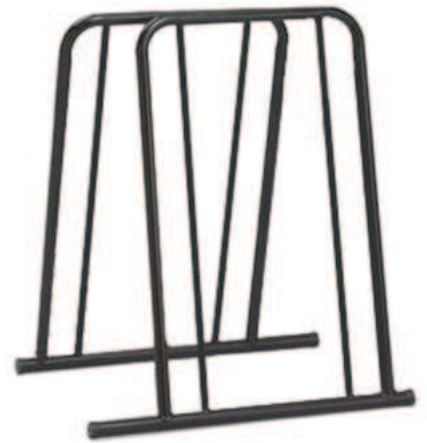

Euro Bike Rack with Surface Mount

8-Bike capacity

Rust-resistant powder coat finish

Available in many colors

L12" x W12" x 25"H - 27LBS

4 Bicycle Mini Mite Rack

Double-sided design parks up to 4 bikes

Powder coat finish will not rust

Ideal for small business or residential

H29" x W17" x D25" - 13LBS

Light Weight Steel Bike Rack

6-Bike Capacity

Black Finish will not rust

H29" x W28" x L39" - 30LBS

"IF WE DON'T HAVE IT... IT DOESN'T EXIST"